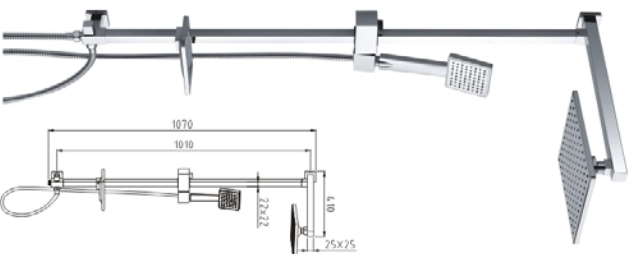

# SHOWER COLUMN SERIES

*Go on from the classic taste the highly life.*

**SYT1073C**  
**+7070C+6044C+SS11.5m)+407B**

Material: Stainless steel, ABS, Brass  
 Color: Chrome  
 Diverter: Wp, Shower head, Shower handle  
 Size: Attached draft