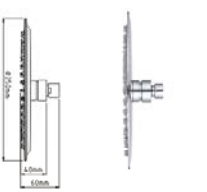

**SYT60004CC**  
 Dia:Ø33mm Height:172mm

**SYT60004BC**  
 Dia:Ø41mm Height:114mm

**SYT60004GW**  
 Dia:Ø33mm Height:96mm

**SYT60004HC**  
 Dia:Ø33mm Height:110mm

**SYT60004IW**  
 Dia:Ø35mm Height:105mm

**SYT60004LW**  
 Dia:Ø33mm Height:105mm

*Think it before choosing*

**SYT6064C**  
 Dia:Ø45mm Height:260mm

**SYT8035C**  
 Dia:Ø66mm Height:210mm

**SYT7018C**

**SYT6055C**  
 Dia:Ø44mm Height:130mm

**SYT6056C**  
 Dia:Ø35mm Height:70mm

**PIONEER, INNOVATION, SINCERITY, PRAGMATISM**  
 Pure relief for you  
 We care about making a quality product that lasts for life

# SLIM SS SHOWER HEAD SERIES

**SYT4002N**  
200x200mm

**SUS304 SLIM SHOWER HEAD**  
 UNIQUE DESIGN MAKES YOUR LIFE SURPRISING!

**SYT4001C**  
Dia: 0153mm

**SYT4001C**  
Dia: 0200mm

**SYT4001C**  
Dia: 0253mm