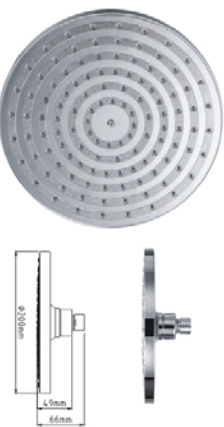

# SHOWER HEAD SERIES

*Make you enjoy showering!*

**SYTT040C**  
Dia:820mm

**SYTT048C**  
Dia:8710mm

**SYTT041AC**  
180X180mm

**SYTT050C**  
Dia:9200mm

**SYTT052C**  
Dia:8220mm

**SYTT057AC**  
Dia:8210mm

**SYTT059C**  
Dia:8220mm

**SYTT067C**  
Dia:8200mm

**SYTT065C**  
Dia:8200mm

**SYTT070C**  
200X200mm

**SYTT079C**  
Dia:8200mm

**SYTT082C**  
Dia:8200mm

PIONEER, INNOVATION, SINCERITY, PRAGMATISM  
 Pure relief for you.  
 We care about making a quality product that lasts for life.

# SHOWER HEAD SERIES

*Make you enjoy showering!*

**SYTT085C**  
Dia. Ø200mm

**SYTT086C**  
200x200mm

**SYTT097C**  
Dia. Ø250mm

**SYTT098C**  
Dia. Ø200mm

**SYTT089C**  
205x205mm

**SYTT089AC**  
210x210mm