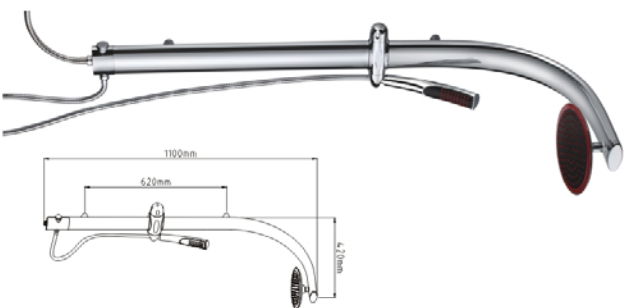

# SHOWER COLUMN SERIES

**SYT1090C**  
**+6042C+7083C+S511.5+0.8ml**

Material: Aluminum Alloy body  
Color: Silver  
Diverter: Yes; Shower head; Shower handle  
Size: Attached draft

**SYT20201C**  
**+6048C+7082C+S511.5+0.8ml**