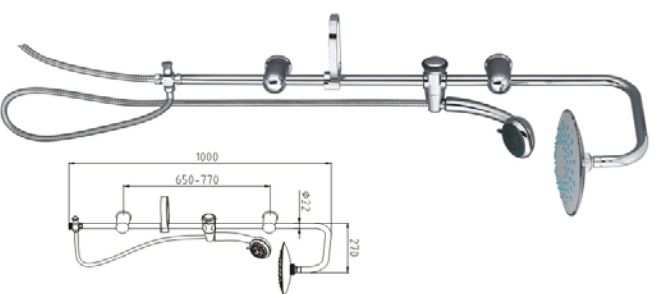

# SHOWER COLUMN SERIES

*Go on from the classic taste the highly life.*

**SYT1088C**  
**+7082C+6046C+SS11.5+0.8ml**

Material: Stainless steel, ABS, Brass  
 Color: Chrome  
 Diameter: 115mm, Shower head: Shower handle  
 Size: Attached drain

**SYT1028C**  
**+7022AC+8029AC+SS11.5+0.8ml**

Material: Stainless steel, ABS, Brass  
 Color: Chrome  
 Diameter: 115mm, Shower head: Shower handle  
 Size: Attached drain

**SYT1030C**  
**+7020C+9029C+SS11.5+0.8ml+501**

Material: Stainless steel, ABS, Brass  
 Color: Chrome  
 Diameter: 115mm, Shower head: Shower handle  
 Size: Attached drain

**SYT1075C**  
**+7165C+2122C+SS11.5+0.8ml**

Material: Stainless steel, ABS  
 Color: Chrome  
 Diameter: 115mm, Shower head: Shower handle  
 Size: Attached drain