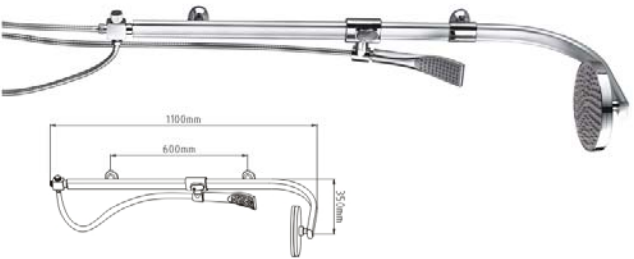

# SHOWER COLUMN SERIES

**SYT1090C**  
**+6042C+7083C+S511.5+0.8ml**

Material: Aluminum Alloy body  
Color: Silver  
Diverter: Yes; Shower head; Shower handle  
Size: Attached draft

**SYT20201C**  
**+6048C+7082C+S511.5+0.8ml**