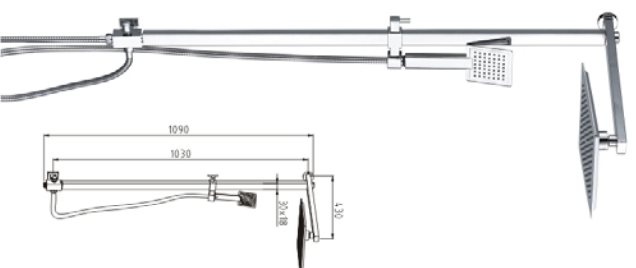

SYT1073A
+7089C+4059BC+SS11.5+0.8m)

Material: Stainless steel, ABS, Brass
Color: Chrome
Diverter: Wp, Shower head, Shower handle
Size: Attached draft