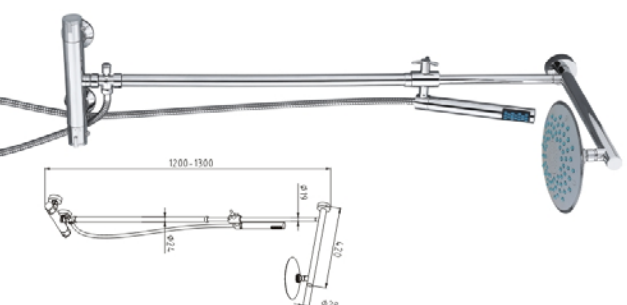

**SYT1073B**  
**+7120C+6053BC+SS11.5+0.8m)**

Material: Stainless steel, ABS  
 Color: Chrome  
 Diverter: Wp, Shower head, Shower handle  
 Size: Attached draft

**SYT1073A**  
**+7089C+4059BC+SS11.5+0.8m)**

Material: Stainless steel, ABS, Brass  
 Color: Chrome  
 Diverter: Wp, Shower head, Shower handle  
 Size: Attached draft

**SYT1070C**  
**+7166C+2146C+SS11.5+0.8m)**

Material: Stainless steel, ABS, Brass  
 Color: Chrome  
 Diverter: Wp, Shower head, Shower handle  
 Size: Attached draft