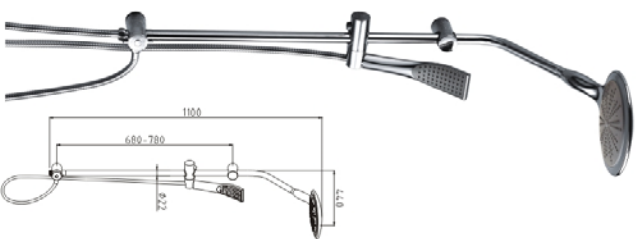

SYTT1086C
+2066C+6049C+SS11.5+0.8m)

Material: Stainless steel, ABS
Color: Chrome
Diverter: Wip, Shower head, Shower handle
Size: Assembled draft