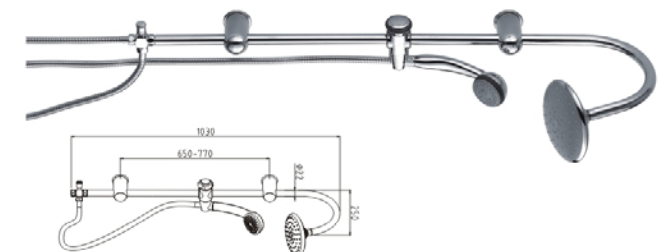

**SYTT1028B**  
**+7085C+2103C+S5I1.5+0.8m1**

Material: Stainless steel, ABS, Brass  
 Color: Chrome  
 Diverter: Yes, Shower head, Shower handle  
 Size: Attached draft

**SYTT10285C**  
**+7148C+2136C+S5I1.5+0.8m1**

# SHOWER COLUMN SERIES

*Go on from the classic taste the highly life.*

**SYT1088C**  
**+7082C+6046C+SS11.5+0.8ml**

Material: Stainless steel, ABS, Brass  
 Color: Chrome  
 Diameter: 115mm, Shower head: Shower handle  
 Size: Attached drain