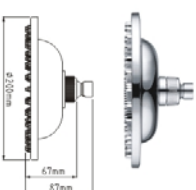

# SHOWER HEAD SERIES

**SYTT162C**  
 Dia:Ø200mm

**SYTT163C**  
 Dia:Ø200mm

**SYTT165C**  
 Dia:Ø200mm

**SYTT149**  
 Dia:Ø220mm

**SYTT164C**  
 240X190mm

**SYTT166C**  
 Dia:Ø250mm

*Make you enjoy showering!*

**ACS**  
**EN112**  
**SYTT020C**  
 Dia:Ø200mm

**ACS**  
**SYTT021C**  
 Dia:Ø200mm

**ACS**  
**SYTT022AC**  
 Dia:Ø160mm

**SYTT021C**  
 Dia:Ø150mm

**ACS**  
**SYTT022C**  
 Dia:Ø150mm

**SYTT026C**  
 Dia:Ø200mm