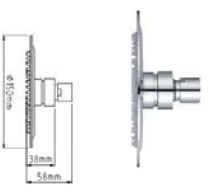

SYT4001C
Dia: 0153mm