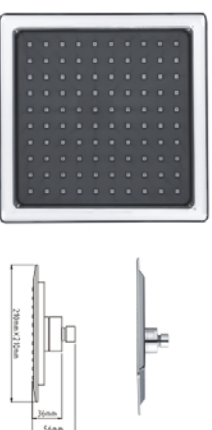

**SYTT059C**  
Dia:8220mm

**SYTT067C**  
Dia:8200mm

**SYTT065C**  
Dia:8200mm

**SYTT070C**  
200X200mm

**SYTT079C**  
Dia:8200mm

**SYTT082C**  
Dia:8200mm

PIONEER, INNOVATION, SINCERITY, PRAGMATISM  
 Pure relief for you.  
 We care about making a quality product that lasts for life.

# SHOWER HEAD SERIES

*Make you enjoy showering!*

**SYTT085C**  
Dia. Ø200mm

**SYTT086C**  
200x200mm

**SYTT097C**  
Dia. Ø250mm

**SYTT098C**  
Dia. Ø200mm

**SYTT089C**  
205x205mm

**SYTT089AC**  
210x210mm