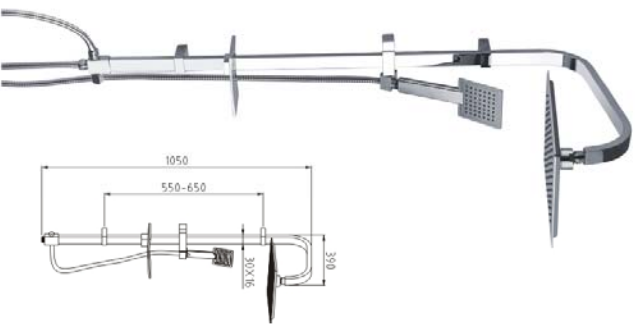

PIONEER, INNOVATION, SINCERITY, PRAGMATISM
Pure relief for you.
We care about making a quality product that lasts for life.

SHOWER COLUMN SERIES

Go on from the classic taste the highly life.

SYT1103C
+7089C+6059BC+S5I1.5+0.8mI

Material: Stainless steel, ABS, Brass
Color: Chrome
Diverter: Yes; Shower head, Shower handle
Size: Attached draft