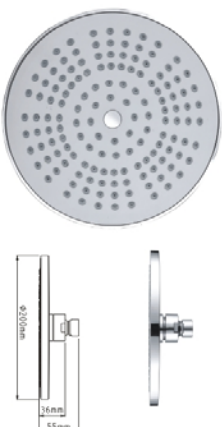

# SHOWER HEAD SERIES

*Make you enjoy showering!*

**SYTT040C**  
Dia:820mm

**SYTT048C**  
Dia:8710mm

**SYTT041AC**  
180X180mm

**SYTT050C**  
Dia:9200mm

**SYTT052C**  
Dia:8220mm

**SYTT057AC**  
Dia:8210mm

**SYTT059C**  
Dia:8220mm

**SYTT067C**  
Dia:8200mm

**SYTT065C**  
Dia:8200mm

**SYTT070C**  
200X200mm

**SYTT079C**  
Dia:8200mm

**SYTT082C**  
Dia:8200mm

PIONEER, INNOVATION, SINCERITY, PRAGMATISM  
 Pure relief for you.  
 We care about making a quality product that lasts for life.

# SHOWER HEAD SERIES

*Make you enjoy showering!*

**SYTT085C**  
Dia. Ø200mm

**SYTT086C**  
200x200mm

**SYTT097C**  
Dia. Ø250mm

**SYTT098C**  
Dia. Ø200mm

**SYTT089C**  
205x205mm

**SYTT089AC**  
210x210mm