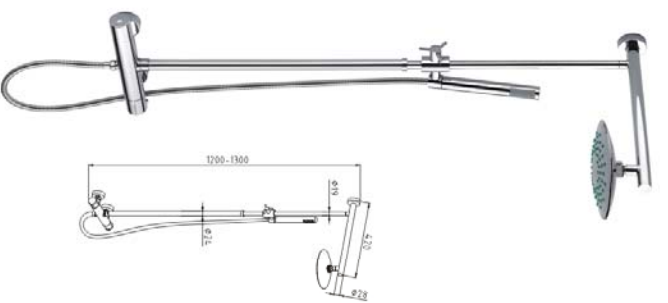

**SYT1046C**  
**+7020C+6010C+SS11.5m)+507B**

Material: Stainless steel, ABS, Brass  
 Color: Chrome  
 Diverter: Wp, Shower head, Shower handle  
 Size: Attached draft

**SYT1046C**  
**+7020C+6010C+SS11.5m)+405**

# SHOWER COLUMN SERIES

*Go on from the classic taste the highly life.*

**SYTT1046C**  
**+7020C+6010AC+5S11.5m+927**

Material: Stainless steel, ABS, Brass  
 Color: Chrome  
 Diameter: 175mm, Shower head, Shower handle  
 Size: Attached draft