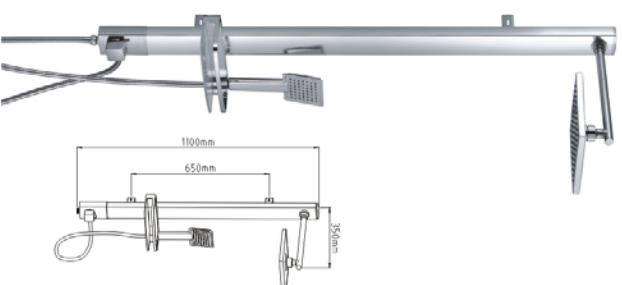

SYT20304C
+6059B+7120C+S511.5+0.8ml

Material: Aluminum Alloy body
Color: Silver
Diverter: Yes; Shower head; Shower handle
Size: Attached draft

Go on from the classic taste the high life.