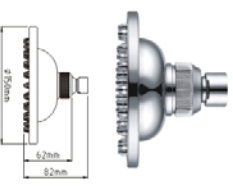

# SHOWER HEAD SERIES

**SYTT162C**  
 Dia:Ø200mm

**SYTT163C**  
 Dia:Ø200mm

**SYTT165C**  
 Dia:Ø200mm

**SYTT149**  
 Dia:Ø220mm

**SYTT164C**  
 240X190mm

**SYTT166C**  
 Dia:Ø250mm

*Make you enjoy showering!*

**ACS**  
**EN112**  
**SYTT020C**  
 Dia:Ø200mm

**ACS**  
**SYTT021C**  
 Dia:Ø200mm

**ACS**  
**SYTT022AC**  
 Dia:Ø160mm

**SYTT021C**  
 Dia:Ø150mm

**ACS**  
**SYTT022C**  
 Dia:Ø150mm

**SYTT026C**  
 Dia:Ø200mm