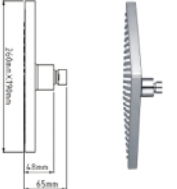

# SHOWER HEAD SERIES

**SYTT162C**  
 Dia:Ø200mm

**SYTT163C**  
 Dia:Ø200mm

**SYTT165C**  
 Dia:Ø200mm

**SYTT149**  
 Dia:Ø220mm

**SYTT164C**  
 240X190mm

**SYTT166C**  
 Dia:Ø250mm

*Make you enjoy showering!*

**ACS**  
**EN112**  
**SYTT020C**  
 Dia:Ø200mm

**ACS**  
**SYTT021C**  
 Dia:Ø200mm

**ACS**  
**SYTT022AC**  
 Dia:Ø160mm

**SYTT021C**  
 Dia:Ø150mm

**ACS**  
**SYTT022C**  
 Dia:Ø150mm

**SYTT026C**  
 Dia:Ø200mm