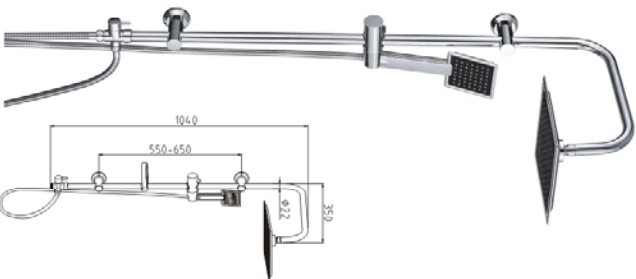

Material: Stainless steel, ABS, Brass  
 Color: Chrome  
 Diameter: 175mm, Shower head, Shower handle  
 Size: Attached draft

**PIONEER, INNOVATION, SINCERITY, PRAGMATISM**  
 Pure relief for you.  
 We care about making a quality product that lasts for life.

# SHOWER COLUMN SERIES

*Go on from the classic taste the highly life.*

**SYTT10300C**  
**+7121C+2093C+S5I1.5+0.8m1**

Material: Stainless steel, ABS, Brass  
 Color: Chrome  
 Diverter: Yes, Shower head, Shower handle  
 Size: Attached draft

**SYTT1030A**  
**+7138C+6069C+S5I1.5+0.8m1**

Material: Stainless steel, ABS  
 Color: Chrome  
 Diverter: Yes, Shower head, Shower handle  
 Size: Attached draft

**SYTT1030D**  
**+7089AC+6059AC+S5I1.5+0.8m1**