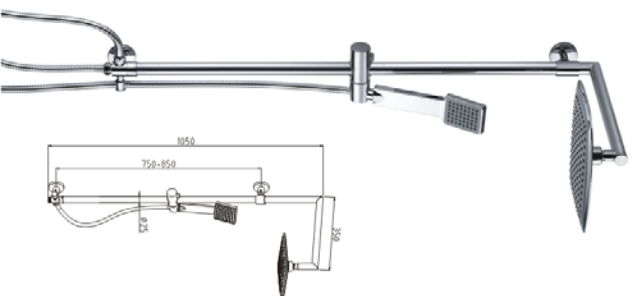

**SYT1046C**  
**+7020C+6010C+SS11.5m)+507B**

Material: Stainless steel, ABS, Brass  
 Color: Chrome  
 Diverter: Wp, Shower head, Shower handle  
 Size: Attached draft

**SYT1046C**  
**+7020C+6010C+SS11.5m)+405**

# SHOWER COLUMN SERIES

*Go on from the classic taste the highly life.*

**SYTT1046C**  
**+7020C+6010AC+5S11.5m+927**

Material: Stainless steel, ABS, Brass  
 Color: Chrome  
 Diameter: 175mm, Shower head, Shower handle  
 Size: Attached draft

**SYTT1061C**  
**+7103C+6044C+5S11.5+0.8m1**

Material: Stainless steel, ABS, Brass  
 Color: Chrome  
 Diameter: 175mm, Shower head, Shower handle  
 Size: Attached draft

**SYTT1047C**  
**+7103C+2102C+5S11.5+0.8m1**