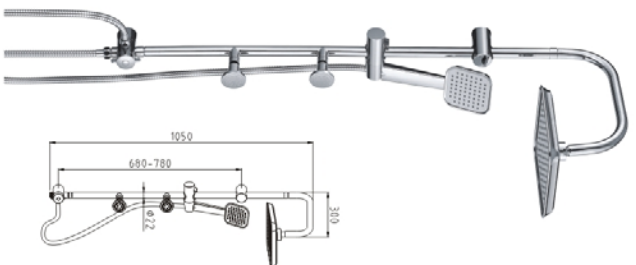

SYTT1030A
+7138C+6069C+S5I1.5+0.8m1

Material: Stainless steel, ABS
Color: Chrome
Diverter: Yes, Shower head, Shower handle
Size: Attached draft