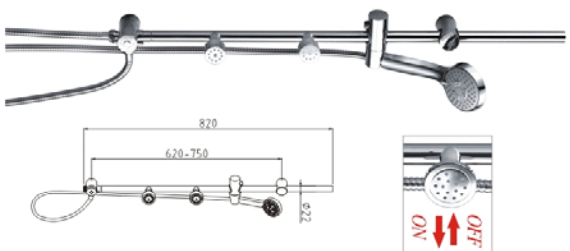

SYTT1087C
+9076C+SS11.5m)+607B

Material: Stainless steel, ABS
Color: Chrome
Diverter: Wip, Shower head, Shower handle
Size: Assembled draft

Go on from the classic taste the high life.

DIVERTER