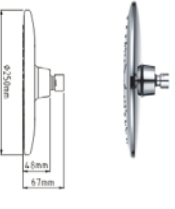

# SHOWER HEAD SERIES

**SYTT162C**  
 Dia:Ø200mm

**SYTT163C**  
 Dia:Ø200mm

**SYTT165C**  
 Dia:Ø200mm

**SYTT149**  
 Dia:Ø220mm

**SYTT164C**  
 240X190mm

**SYTT166C**  
 Dia:Ø250mm

*Make you enjoy showering!*

**ACS**  
**EN112**  
**SYTT020C**  
 Dia:Ø200mm

**ACS**  
**SYTT021C**  
 Dia:Ø200mm

**ACS**  
**SYTT022AC**  
 Dia:Ø160mm

**SYTT021C**  
 Dia:Ø150mm

**ACS**  
**SYTT022C**  
 Dia:Ø150mm

**SYTT026C**  
 Dia:Ø200mm