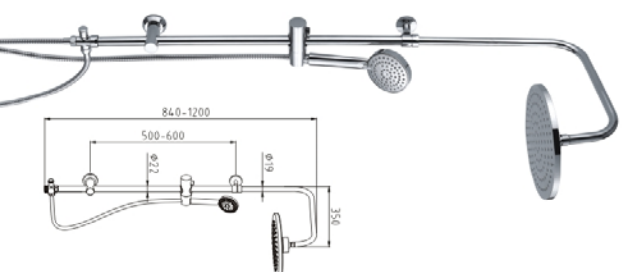

SYTT10305C
+7151C-2124C+5S11.5+0.8m1

Material: Stainless steel, ABS
Color: Chrome
Diameter: 175mm, Shower head, Shower handle
Size: Attached draft