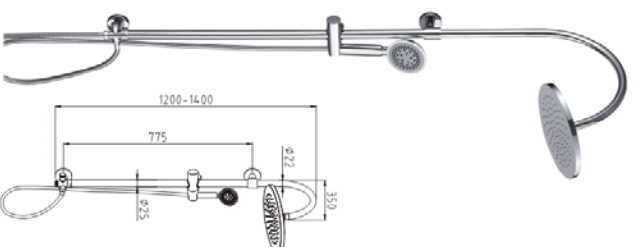

SYTT1028CC
+7085C+2113C+S5I1.5+0.8m1

Material: Stainless steel, ABS, Brass
Color: Chrome
Diverter: Yes, Shower head, Shower handle
Size: Attached draft