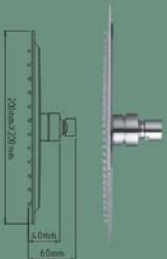

PIONEER, INNOVATION, SINCERITY, PRAGMATISM
Pure relief for you
We care about making a quality product that lasts for life

SLIM SS SHOWER HEAD SERIES

SYT4002N
200x200mm

SUS304 SLIM SHOWER HEAD
UNIQUE DESIGN MAKES YOUR LIFE SURPRISING!