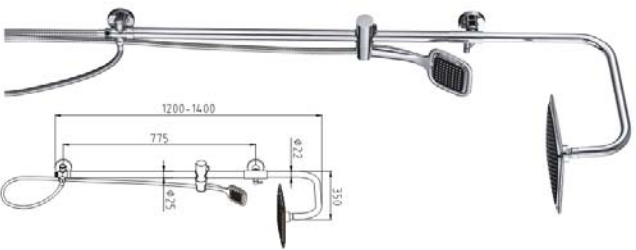

PIONEER, INNOVATION, SINCERITY, PRAGMATISM
Pure relief for you.
We care about making a quality product that lasts for life.

SHOWER COLUMN SERIES

Go on from the classic taste the highly life.

SYTT10300C
+7121C+2093C+S5I1.5+0.8m1

Material: Stainless steel, ABS, Brass
Color: Chrome
Diverter: Yes, Shower head, Shower handle
Size: Attached draft