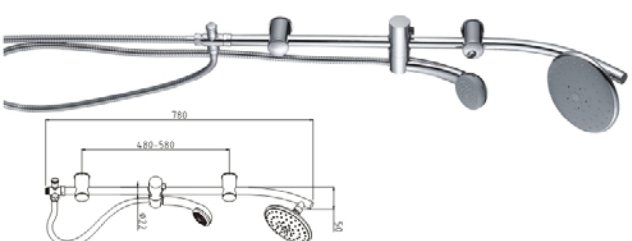

# SHOWER COLUMN SERIES

*Go on from the classic taste the highly life.*

**SYT1088C**  
**+7082C+6046C+SS11.5+0.8ml**

Material: Stainless steel, ABS, Brass  
 Color: Chrome  
 Diameter: 115mm, Shower head: Shower handle  
 Size: Attached drain

**SYT1028C**  
**+7022AC+8029AC+SS11.5+0.8ml**

Material: Stainless steel, ABS, Brass  
 Color: Chrome  
 Diameter: 115mm, Shower head: Shower handle  
 Size: Attached drain

**SYT1030C**  
**+7020C+9029C+SS11.5+0.8ml+501**

Material: Stainless steel, ABS, Brass  
 Color: Chrome  
 Diameter: 115mm, Shower head: Shower handle  
 Size: Attached drain

**SYT1075C**  
**+7165C+2122C+SS11.5+0.8ml**

Material: Stainless steel, ABS  
 Color: Chrome  
 Diameter: 115mm, Shower head: Shower handle  
 Size: Attached drain

**SYT1101C**  
**+7127C+8061C+SS11.5+0.8ml**

Material: Stainless steel, ABS, Brass  
 Color: Chrome  
 Diameter: 115mm, Shower head: Shower handle  
 Size: Attached drain

**SYT1102C**  
**+7022AC+4024C+SS11.5+0.8ml+607B**