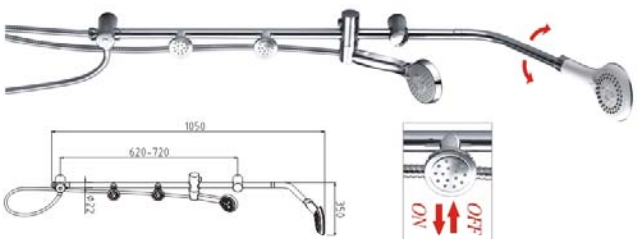

PIONEER, INNOVATION, SINCERITY, PRAGMATISM
Pure relief for you.
We care about making a quality product that lasts for life.

SHOWER COLUMN SERIES

SYTT1085C
+2066C+9076C+SS11.5+0.8m)

Material: Stainless steel, ABS
Color: Chrome
Diverter: Wip, Shower head, Shower handle
Size: Assembled draft