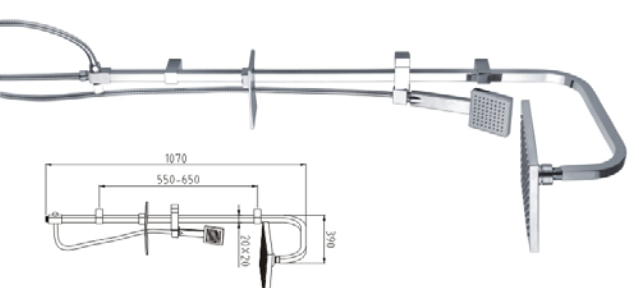

SYT1104C
+7120C+6053BC+S5I1.5+0.8mI

Material: Stainless steel, ABS, Brass
Color: Chrome
Diverter: Yes; Shower head, Shower handle
Size: Attached draft