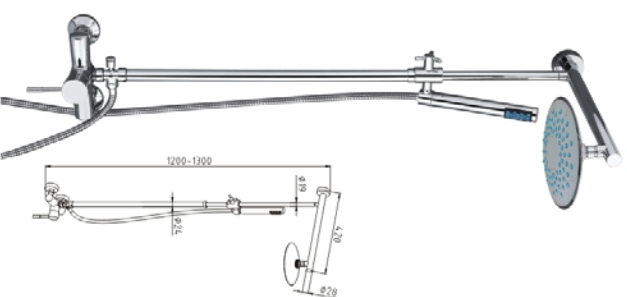

Material: Stainless steel, ABS, Brass  
 Color: Chrome  
 Diverter: Wp, Shower head, Shower handle  
 Size: Attached draft

**SYT1070C**  
**+7166C+2146C+SS11.5+0.8m)**

Material: Stainless steel, ABS, Brass  
 Color: Chrome  
 Diverter: Wp, Shower head, Shower handle  
 Size: Attached draft

**SYT1046C**  
**+7020C+6010C+SS11.5m)+507B**

Material: Stainless steel, ABS, Brass  
 Color: Chrome  
 Diverter: Wp, Shower head, Shower handle  
 Size: Attached draft

**SYT1046C**  
**+7020C+6010C+SS11.5m)+405**

# SHOWER COLUMN SERIES

*Go on from the classic taste the highly life.*

**SYTT1046C**  
**+7020C+6010AC+5S11.5m+927**

Material: Stainless steel, ABS, Brass  
 Color: Chrome  
 Diameter: 175mm, Shower head, Shower handle  
 Size: Attached draft