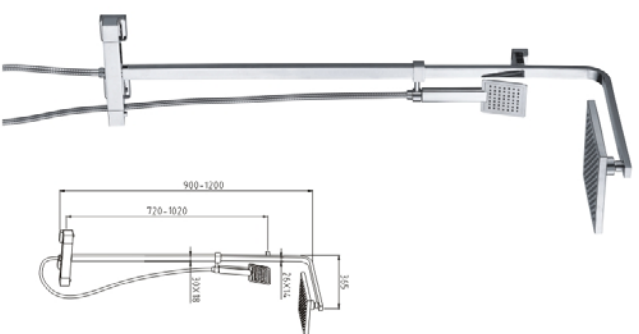

# SHOWER COLUMN SERIES

*Go on from the classic taste the highly life.*

**SYT1103C**  
**+7089C+6059BC+S5I1.5+0.8mI**

Material: Stainless steel, ABS, Brass  
 Color: Chrome  
 Diverter: Yes; Shower head, Shower handle  
 Size: Attached draft