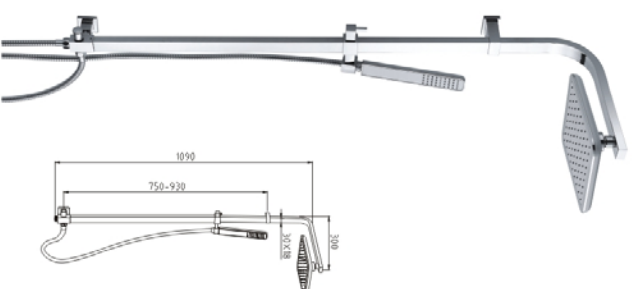

# SHOWER COLUMN SERIES

*Go on from the classic taste the highly life.*

**SYT1103C**  
**+7089C+6059BC+S5I1.5+0.8mI**

Material: Stainless steel, ABS, Brass  
 Color: Chrome  
 Diverter: Yes; Shower head, Shower handle  
 Size: Attached draft

**SYT1074C**  
**+7120C+6059B+S5I1.5+0.8mI**

Material: Stainless steel, ABS, Brass  
 Color: Chrome  
 Diverter: Yes; Shower head, Shower handle  
 Size: Attached draft

**SYT1074CB**  
**+7138C+6071C+S5I1.5+0.8mI**