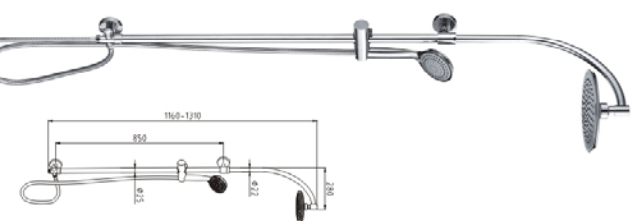

# SHOWER COLUMN SERIES

*Go on from the classic taste the highly life.*

**SYT1088C**  
**+7082C+6046C+SS11.5+0.8ml**

Material: Stainless steel, ABS, Brass  
 Color: Chrome  
 Diameter: 115mm, Shower head: Shower handle  
 Size: Attached drain

**SYT1028C**  
**+7022AC+8029AC+SS11.5+0.8ml**

Material: Stainless steel, ABS, Brass  
 Color: Chrome  
 Diameter: 115mm, Shower head: Shower handle  
 Size: Attached drain

**SYT1030C**  
**+7020C+9029C+SS11.5+0.8ml+501**

Material: Stainless steel, ABS, Brass  
 Color: Chrome  
 Diameter: 115mm, Shower head: Shower handle  
 Size: Attached drain

**SYT1075C**  
**+7165C+2122C+SS11.5+0.8ml**

Material: Stainless steel, ABS  
 Color: Chrome  
 Diameter: 115mm, Shower head: Shower handle  
 Size: Attached drain