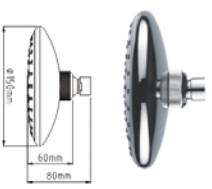

# SHOWER HEAD SERIES

**SYTT162C**  
 Dia:Ø200mm

**SYTT163C**  
 Dia:Ø200mm

**SYTT165C**  
 Dia:Ø200mm

**SYTT149**  
 Dia:Ø220mm

**SYTT164C**  
 240X190mm

**SYTT166C**  
 Dia:Ø250mm

*Make you enjoy showering!*

**ACS**  
**EN112**  
**SYTT020C**  
 Dia:Ø200mm

**ACS**  
**SYTT021C**  
 Dia:Ø200mm

**ACS**  
**SYTT022AC**  
 Dia:Ø160mm

**SYTT021C**  
 Dia:Ø150mm

**ACS**  
**SYTT022C**  
 Dia:Ø150mm

**SYTT026C**  
 Dia:Ø200mm