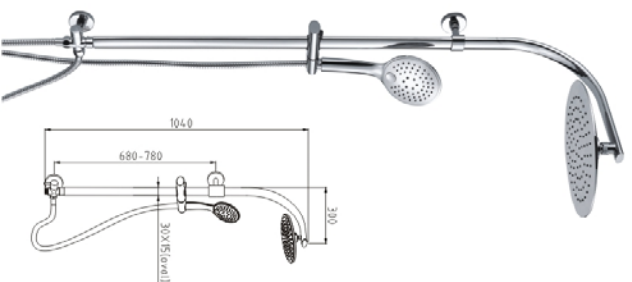

# SHOWER COLUMN SERIES

**SYT1090C**  
**+6042C+7083C+S511.5+0.8ml**

Material: Aluminum Alloy body  
Color: Silver  
Diverter: Yes; Shower head; Shower handle  
Size: Attached draft

**SYT20201C**  
**+6048C+7082C+S511.5+0.8ml**

# SHOWER COLUMN SERIES

*Go on from the classic taste the highly life.*

**SYT1088C**  
**+7082C+6046C+SS11.5+0.8ml**

Material: Stainless steel, ABS, Brass  
 Color: Chrome  
 Diameter: 115mm, Shower head: Shower handle  
 Size: Attached drain

**SYT1028C**  
**+7022AC+8029AC+SS11.5+0.8ml**

Material: Stainless steel, ABS, Brass  
 Color: Chrome  
 Diameter: 115mm, Shower head: Shower handle  
 Size: Attached drain

**SYT1030C**  
**+7020C+9029C+SS11.5+0.8ml+501**

Material: Stainless steel, ABS, Brass  
 Color: Chrome  
 Diameter: 115mm, Shower head: Shower handle  
 Size: Attached drain

**SYT1075C**  
**+7165C+2122C+SS11.5+0.8ml**

Material: Stainless steel, ABS  
 Color: Chrome  
 Diameter: 115mm, Shower head: Shower handle  
 Size: Attached drain