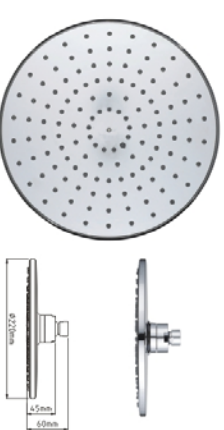

# SHOWER HEAD SERIES

*Make you enjoy showering!*

**SYTT085C**  
Dia. Ø200mm

**SYTT086C**  
200x200mm

**SYTT097C**  
Dia. Ø250mm

**SYTT098C**  
Dia. Ø200mm

**SYTT089C**  
205x205mm

**SYTT089AC**  
210x210mm

**SYTT099C**  
150x200mm

**SYTT102C**  
Dia. Ø250mm

**SYTT090C**  
Dia. Ø200mm

**SYTT095C**  
Dia. Ø220mm

**SYTT103C**  
290x200mm

**SYTT110C**  
Dia. Ø220mm

PIONEER, INNOVATION, SINCERITY, PRAGMATISM  
 Pure relief for you.  
 We care about making a quality product that lasts for life.

# SHOWER HEAD SERIES

*Make you enjoy showering!*

ECO AIR

**SYTT111C**  
240x74mm

ECO AIR

**SYTT112C**  
200x90mm

**SYTT120C**  
200x200mm

**SYTT121C**  
210x210mm

**SYTT125C**  
Dia:82.5mm

**SYTT126C**  
Dia:82.0mm

**SYTT127C**  
Dia:82.0mm

**SYTT128C**  
Dia:82.0mm

**SYTT133C**  
Dia:82.0mm

**SYTT138C**  
200x200mm

**SYTT139C**  
190x150mm

**SYTT141C**  
200x200mm