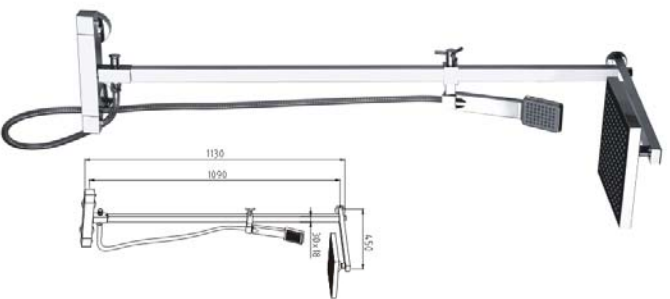

PIONEER, INNOVATION, SINCERITY, PRAGMATISM
Pure relief for you.
We care about making a quality product that lasts for life.

SHOWER COLUMN SERIES

Go on from the classic taste the highly life.

SYT1073C
+7070C+6044C+SS11.5m)+407B

Material: Stainless steel, ABS, Brass
Color: Chrome
Diverter: Wp, Shower head, Shower handle
Size: Attached draft