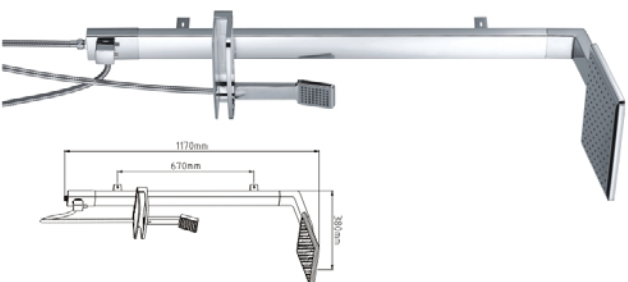

SYT20306C
+6044C+S511.5+0.8ml

Material: Aluminum Alloy body
Color: Silver
Diverter: Yes; Shower head; Shower handle
Size: Attached draft