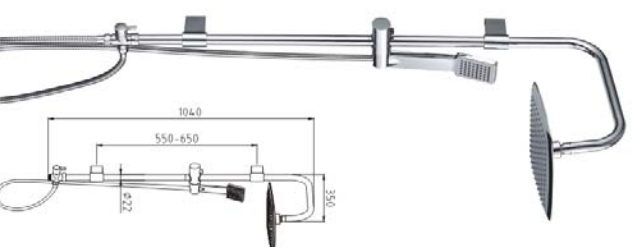

# SHOWER COLUMN SERIES

*Go on from the classic taste the highly life.*

**SYTT1046C**  
**+7020C+6010AC+5S11.5m+927**

Material: Stainless steel, ABS, Brass  
 Color: Chrome  
 Diameter: 175mm, Shower head, Shower handle  
 Size: Attached draft

**SYTT1061C**  
**+7103C+6044C+5S11.5+0.8m1**

Material: Stainless steel, ABS, Brass  
 Color: Chrome  
 Diameter: 175mm, Shower head, Shower handle  
 Size: Attached draft

**SYTT1047C**  
**+7103C+2102C+5S11.5+0.8m1**

Material: Stainless steel, ABS, Brass  
 Color: Chrome  
 Diameter: 175mm, Shower head, Shower handle  
 Size: Attached draft

**SYTT10305C**  
**+7151C-2124C+5S11.5+0.8m1**

Material: Stainless steel, ABS  
 Color: Chrome  
 Diameter: 175mm, Shower head, Shower handle  
 Size: Attached draft

**SYTT10305D**  
**+7127C-2104C+5S11.5+0.8m1**

Material: Stainless steel, ABS, Brass  
 Color: Chrome  
 Diameter: 175mm, Shower head, Shower handle  
 Size: Attached draft

**SYTT10308**  
**+7103C+6044C+5S11.5+0.8m1**