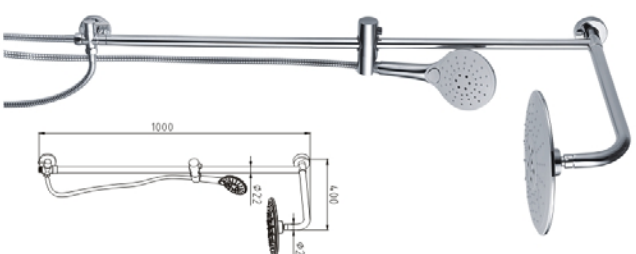

SYT1070C
+7166C+2146C+SS11.5+0.8m)

Material: Stainless steel, ABS, Brass
Color: Chrome
Diverter: Wp, Shower head, Shower handle
Size: Attached draft