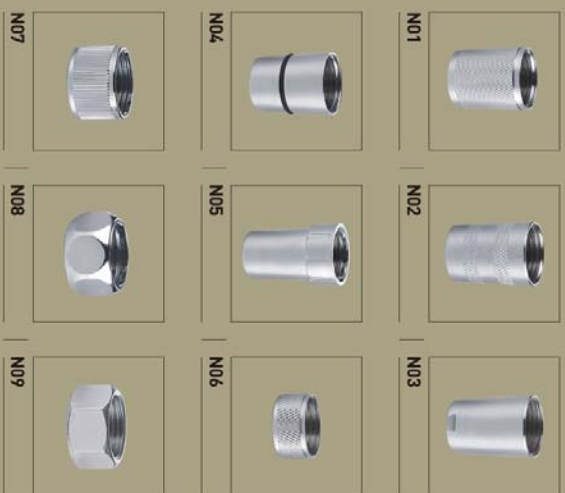

PIONEER, INNOVATION, SINCERITY, PRAGMATISM
Pure relief for you
We care about making a quality product that lasts for life

SHOWER HOSE SERIES