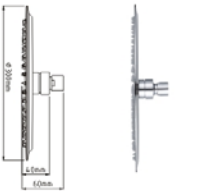

**SYT60004CC**  
 Dia:Ø33mm Height:172mm

**SYT60004BC**  
 Dia:Ø41mm Height:114mm

**SYT60004GW**  
 Dia:Ø33mm Height:96mm

**SYT60004HC**  
 Dia:Ø33mm Height:110mm

**SYT60004IW**  
 Dia:Ø35mm Height:105mm

**SYT60004LW**  
 Dia:Ø33mm Height:105mm

*Think it before choosing*

**SYT6064C**  
 Dia:Ø45mm Height:260mm

**SYT8035C**  
 Dia:Ø66mm Height:210mm

**SYT7018C**

**SYT6055C**  
 Dia:Ø44mm Height:130mm

**SYT6056C**  
 Dia:Ø35mm Height:70mm

**PIONEER, INNOVATION, SINCERITY, PRAGMATISM**  
 Pure relief for you  
 We care about making a quality product that lasts for life

# SLIM SS SHOWER HEAD SERIES

**SYT4002N**  
200x200mm

**SUS304 SLIM SHOWER HEAD**  
 UNIQUE DESIGN MAKES YOUR LIFE SURPRISING!

**SYT4001C**  
Dia: 0153mm

**SYT4001C**  
Dia: 0200mm

**SYT4001C**  
Dia: 0253mm