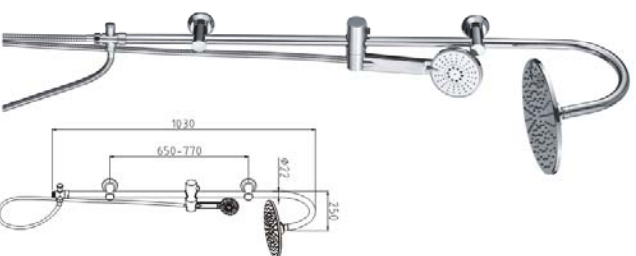

SYTT1028B
+7085C+2103C+S5I1.5+0.8m1

Material: Stainless steel, ABS, Brass
Color: Chrome
Diverter: Yes, Shower head, Shower handle
Size: Attached draft