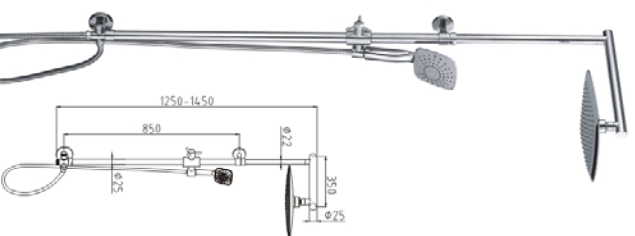

# SHOWER COLUMN SERIES

*Go on from the classic taste the highly life.*

**SYTT1046C**  
**+7020C+6010AC+5S11.5m+927**

Material: Stainless steel, ABS, Brass  
 Color: Chrome  
 Diameter: 175mm, Shower head, Shower handle  
 Size: Attached draft

**SYTT1061C**  
**+7103C+6044C+5S11.5+0.8m1**

Material: Stainless steel, ABS, Brass  
 Color: Chrome  
 Diameter: 175mm, Shower head, Shower handle  
 Size: Attached draft

**SYTT1047C**  
**+7103C+2102C+5S11.5+0.8m1**